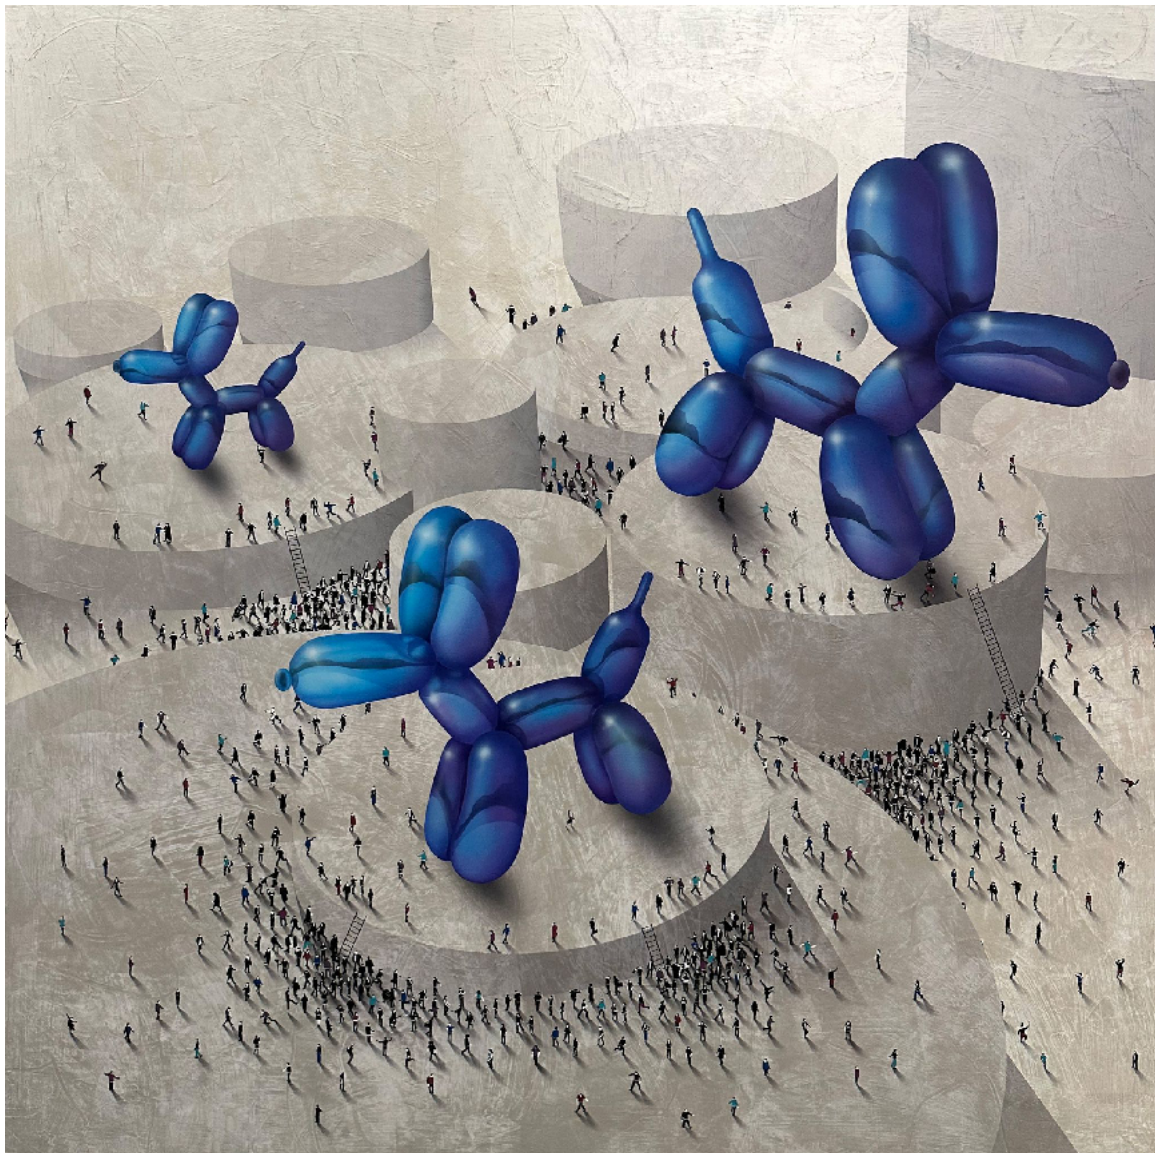

NEW YORK

229 10th Ave
New York, NY, 10011

TORONTO

99 Yorkville Ave
Toronto, ON, M5R 1C1, CA

PARIS

32 Bd du Général d'Armée
Jean Simon, 75013 Paris, FR

Craig Alan
Three Dog Night, 2024
Mixed media on board with resin
60 x 60 in.
Unique | Signed
USD \$21,500.00