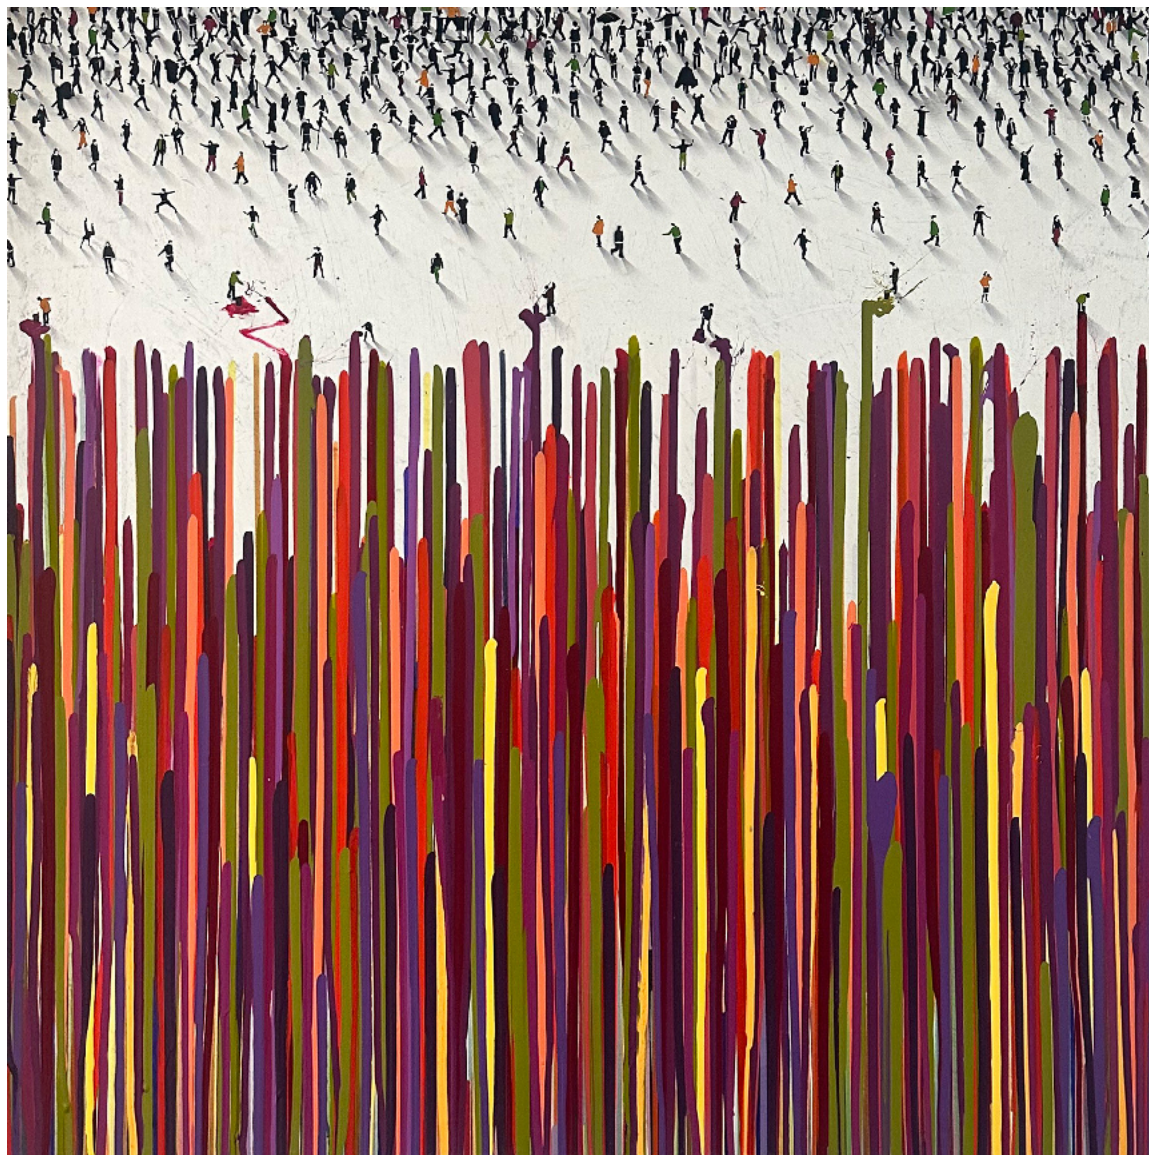

Craig Alan
Source Code, 2024
Mixed media on board with resin
36 x 36 in.
Unique | Signed
USD $14,000.00

NEW YORK

229 10th Ave
New York, NY, 10011

TORONTO

99 Yorkville Ave
Toronto, ON, M5R 1C1, CA

PARIS

32 Bd du Général d'Armée
Jean Simon, 75013 Paris, FR