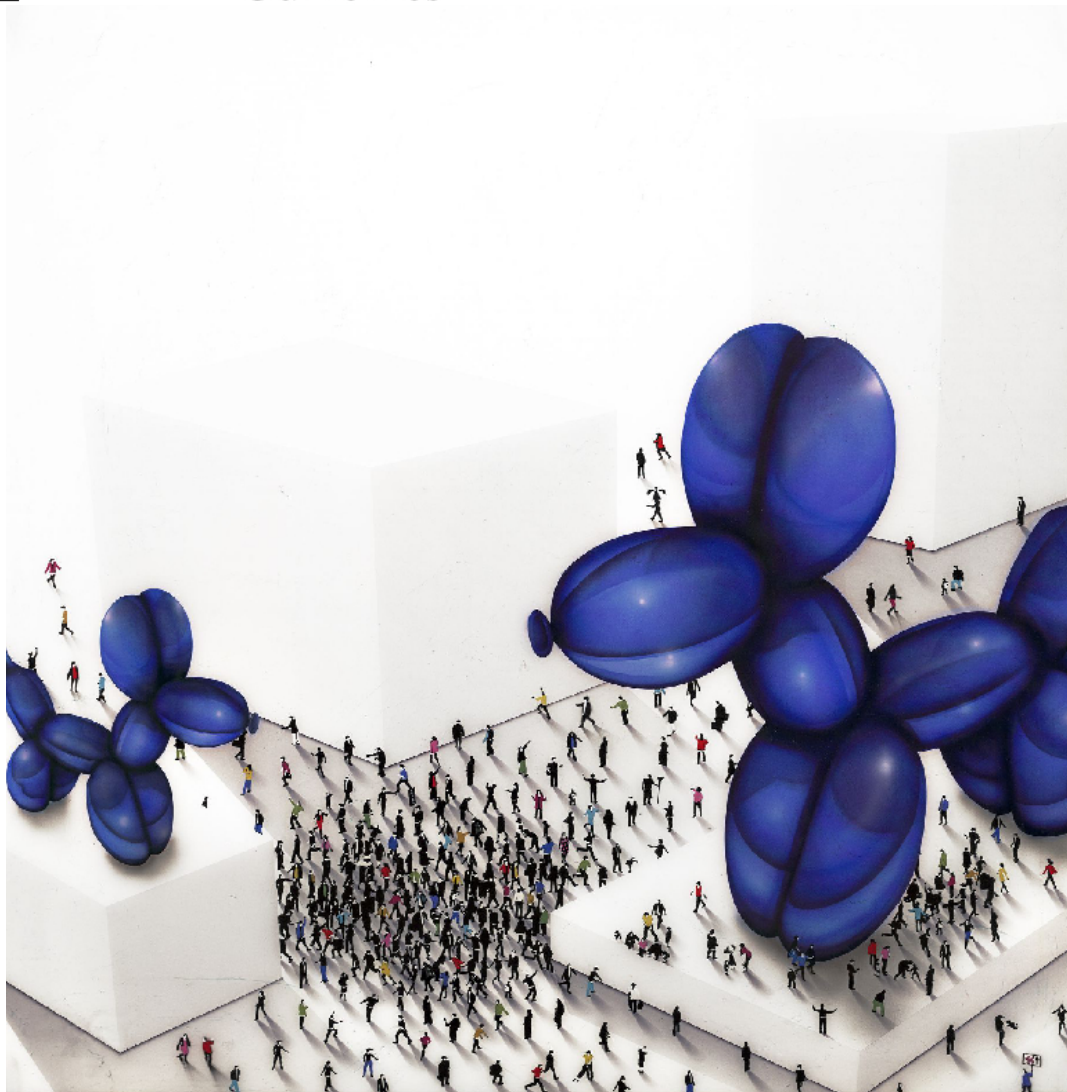

NEW YORK

229 10th Ave
New York, NY, 10011

TORONTO

99 Yorkville Ave
Toronto, ON, M5R 1C1, CA

PARIS

32 Bd du Général d'Armée
Jean Simon, 75013 Paris, FR

Craig Alan
The Underdog, 2019
Giclée on canvas
36 x 36 in.
Edition of 15 AP | Signed
USD \$3,500.00