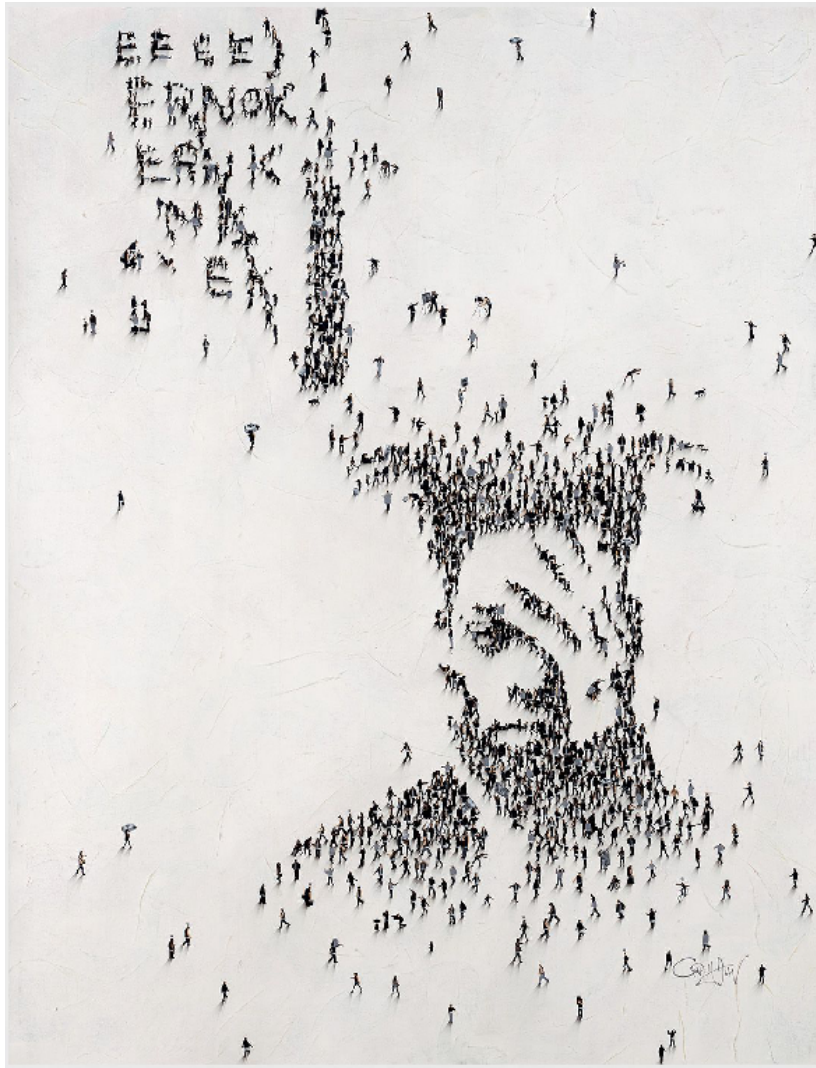

NEW YORK

229 10th Ave
New York, NY, 10011

TORONTO

99 Yorkville Ave
Toronto, ON, M5R 1C1, CA

PARIS

32 Bd du Général d'Armée
Jean Simon, 75013 Paris, FR

Craig Alan
The Walk, 2021
Giclée on canvas
30 x 40 in.
Edition of 75 | Signed
USD \$3,500.00