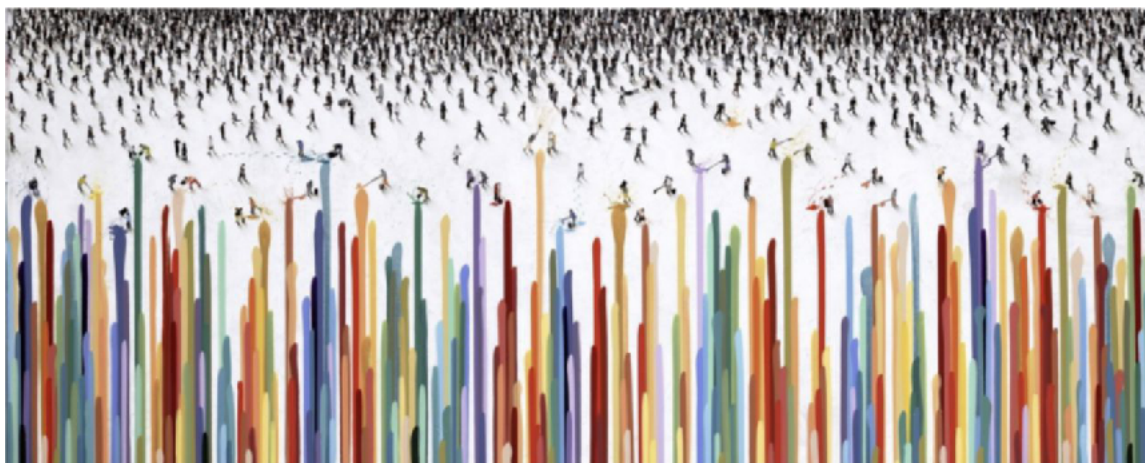

NEW YORK

229 10th Ave
New York, NY, 10011

TORONTO

99 Yorkville Ave
Toronto, ON, M5R 1C1, CA

PARIS

32 Bd du Général d'Armée
Jean Simon, 75013 Paris, FR

Craig Alan
Color Gravity, 2023
Giclée on canvas
27 x 60 in.
Edition of 75 | Signed
USD \$3,500.00