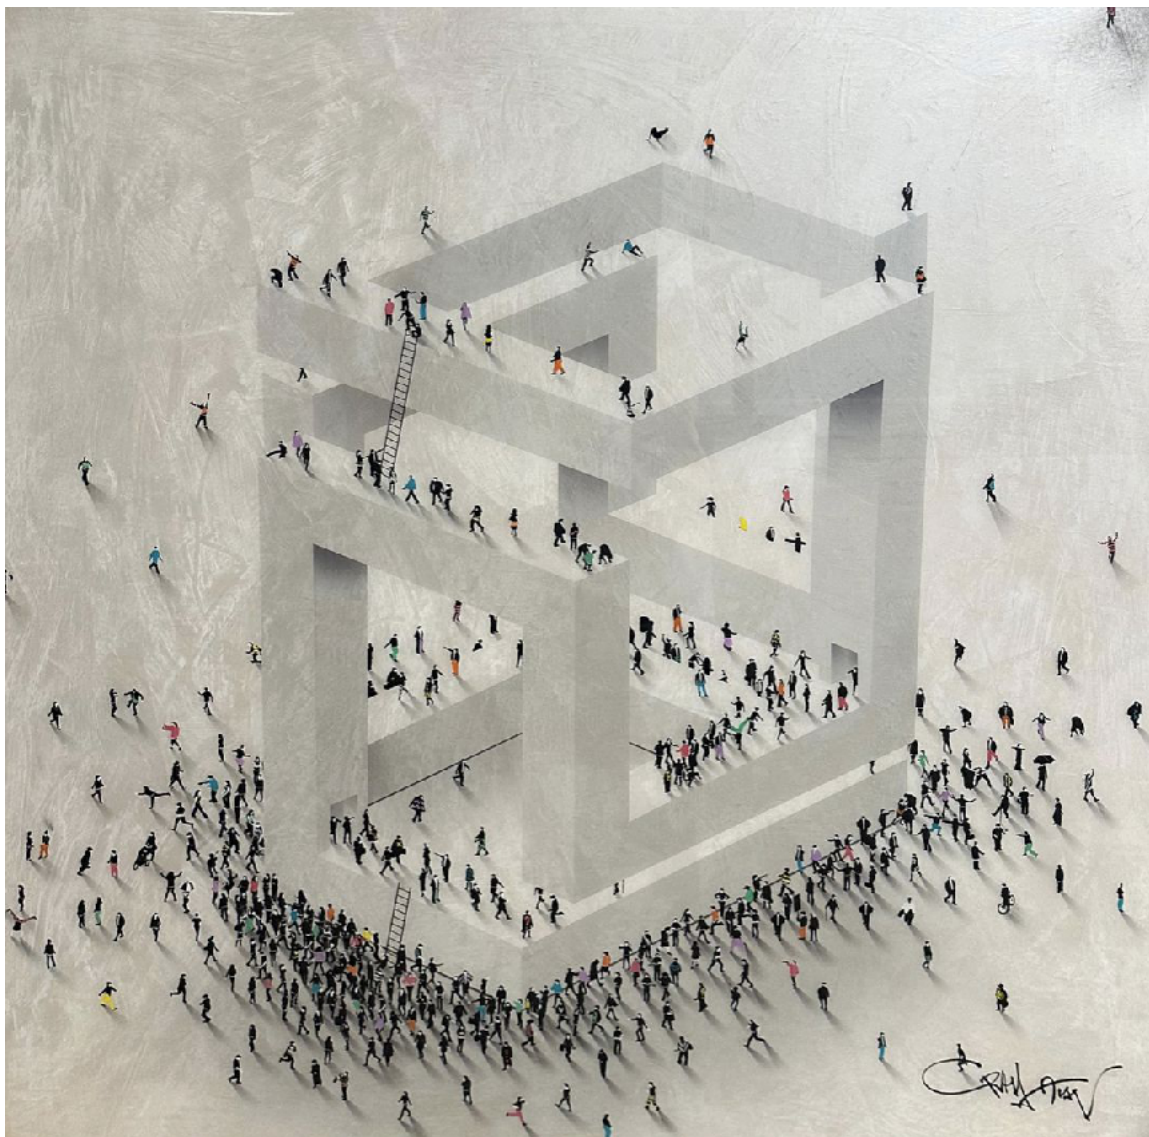

Craig Alan

In or Out, 2024

Mixed media on board with resin

40 x 40 in.

Unique | Signed

USD $14,500.00

NEW YORK

229 10th Ave
New York, NY, 10011

TORONTO

99 Yorkville Ave
Toronto, ON, M5R 1C1, CA

PARIS

32 Bd du Général d'Armée
Jean Simon, 75013 Paris, FR