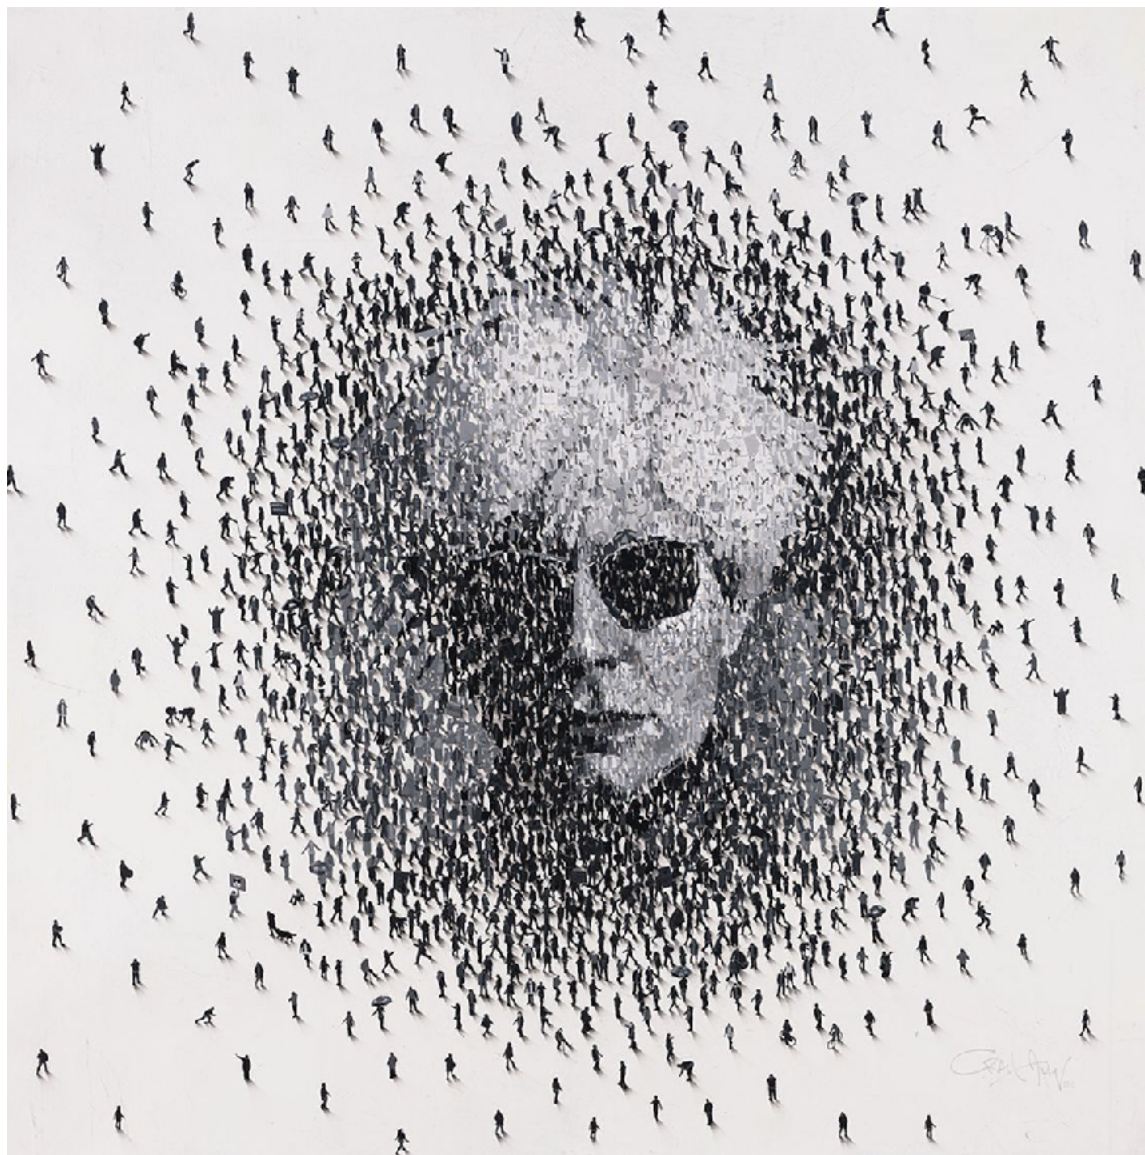

NEW YORK

229 10th Ave
New York, NY, 10011

TORONTO

99 Yorkville Ave
Toronto, ON, M5R 1C1, CA

PARIS

32 Bd du Général d'Armée
Jean Simon, 75013 Paris, FR

Craig Alan
Warhol Troupe, 2019
Giclée on canvas
36 x 36 in.
Edition of 15 AP | Signed
USD \$3,500.00